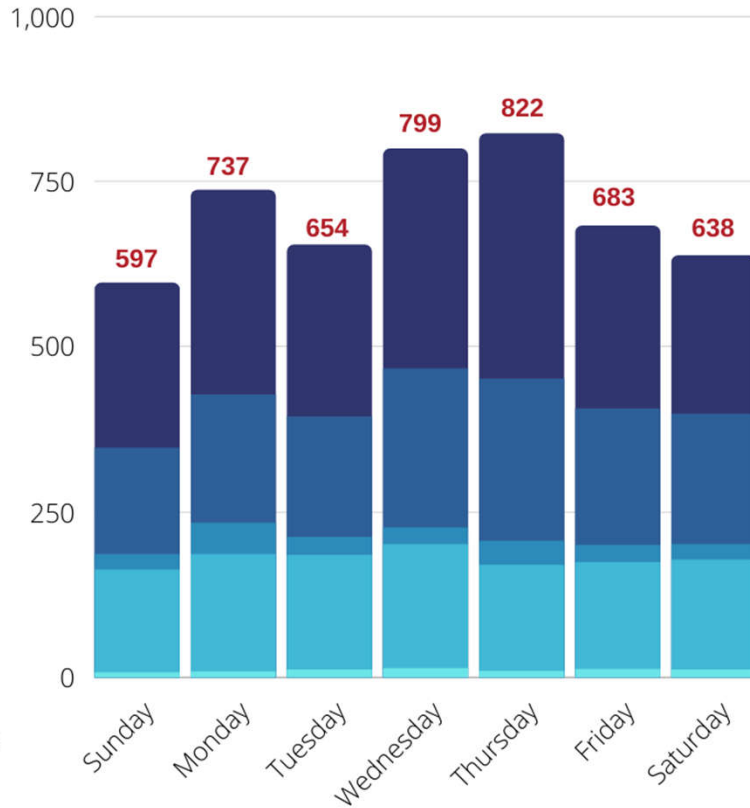

SWORN STAFF IS DOWN
4.23%
IN 2020 SINCE 2008

CIVILIAN STAFF IS DOWN
40.7%
IN 2020 SINCE 2008

Call Volume

APRIL 2020 & APRIL 2021

APRIL 2020

APRIL 2021

- PRIORITY 1
- PRIORITY 2
- PRIORITY 3
- PRIORITY 4
- PRIORITY 5

↑ **7.69%**
PRIORITY 1
CALLS

↑ **26.79%**
TOTAL CALL
INCREASE

Total Call Volume: 4,930

Total Call Volume: 6,251

CRIME STATISTICS

ARRESTS

2020 PART 1 CRIMES

66,014
2020 CALLS FOR SERVICE