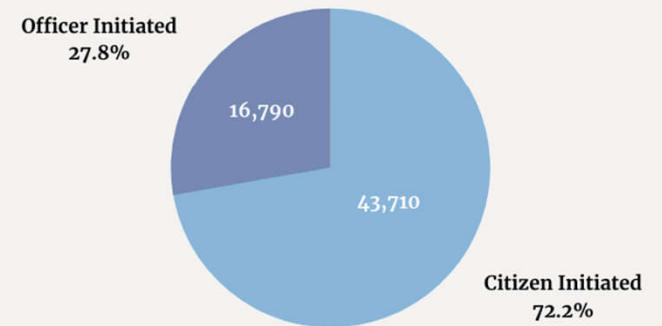

CALLS FOR SERVICE