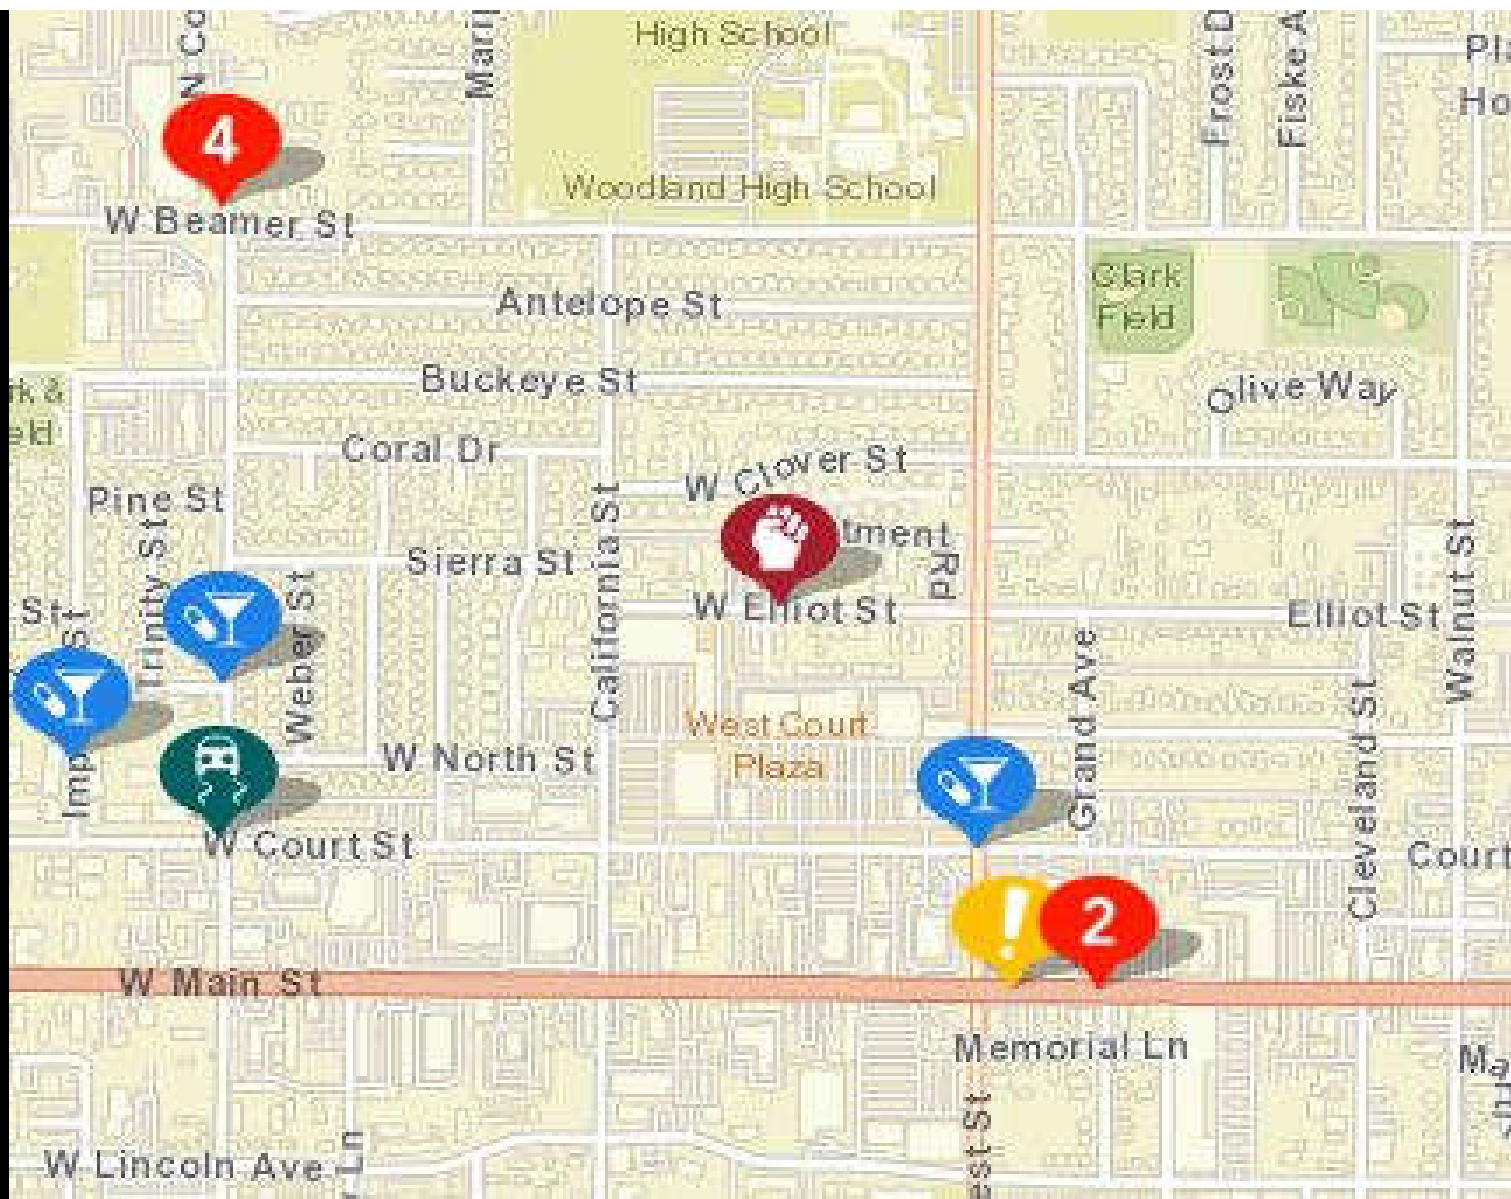

↑ **7.69%**
PRIORITY 1
CALLS

↑ **26.79%**
TOTAL CALL
INCREASE

Total Call Volume: 4,930

Total Call Volume: 6,251

CRIME STATISTICS

ARRESTS

2020 PART 1 CRIMES

66,014
2020 CALLS FOR SERVICE

CALLS FOR SERVICE

4

Hand icon

Martini glass icon

! icon

2

W Beamer St

Antelope St

Buckeye St

Coral Dr

W Clover St

Sierra St

W Elliot St

Pine St

Imp St

Trinity St

Clark Field

Olive Way

Grand Ave

Memorial Ln

Fiske A

Frost D

Elliot St

Cleveland St