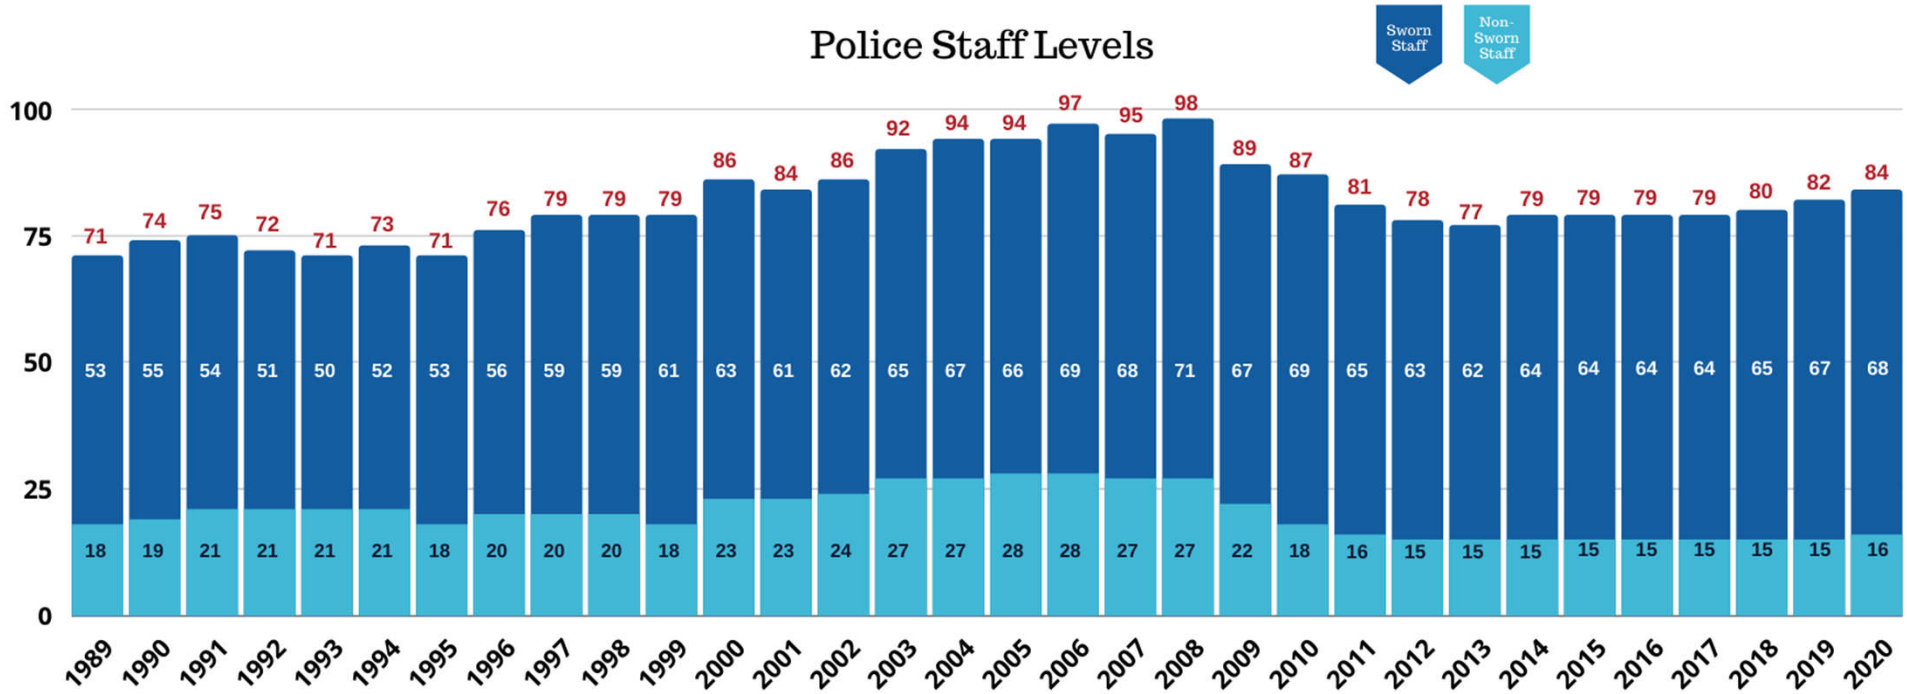

68,808
2016
CALLS FOR SERVICE

65,665
2017
CALLS FOR SERVICE

68,734
2018
CALLS FOR SERVICE

66,805
2019
CALLS FOR SERVICE

66,014
2020
CALLS FOR SERVICE

2008

71 SWORN OFFICERS
27 NON-SWORN
98 TOTAL STAFF

Staffing History

WOODLAND POLICE DEPARTMENT
1989 - 2020

2020

68 SWORN OFFICERS
16 NON-SWORN
84 TOTAL STAFF

Police Staff Levels

1989

53 SWORN OFFICERS
18 NON-SWORN
71 TOTAL STAFF

SWORN STAFF IS UP
28.3%
IN 2020 SINCE 1989

CIVILIAN STAFF IS DOWN
11.1%
IN 2020 SINCE 1989