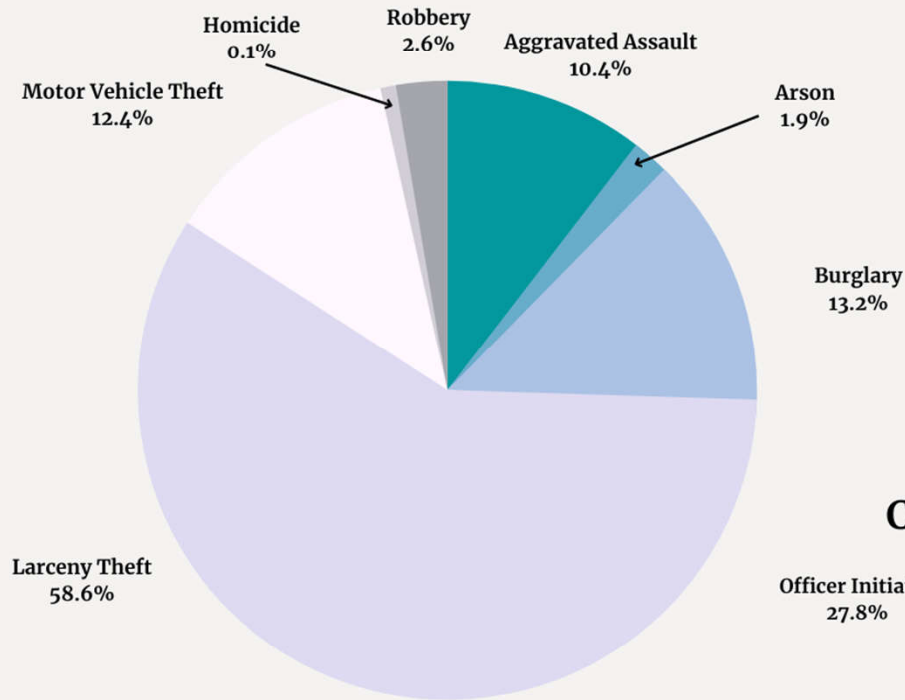

SWORN STAFF IS DOWN
4.23%
IN 2020 SINCE 2008

CIVILIAN STAFF IS DOWN
40.7%
IN 2020 SINCE 2008

Call Volume

APRIL 2020 & APRIL 2021

APRIL 2020

APRIL 2021

- PRIORITY 1
- PRIORITY 2
- PRIORITY 3
- PRIORITY 4
- PRIORITY 5

↑ **7.69%**
PRIORITY 1
CALLS

↑ **26.79%**
TOTAL CALL
INCREASE

Total Call Volume: 4,930

Total Call Volume: 6,251

CRIME STATISTICS

ARRESTS

2020 PART 1 CRIMES

66,014
2020 CALLS FOR SERVICE