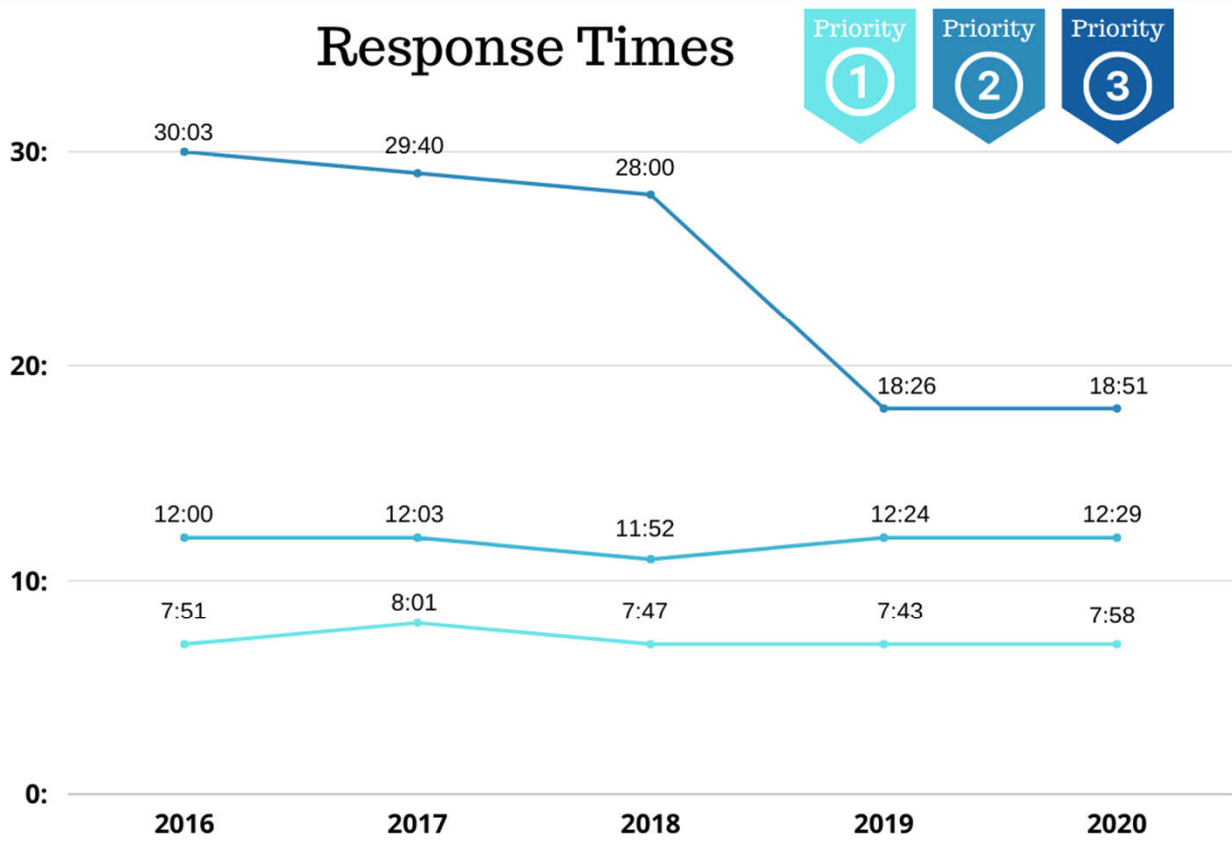

5 Year Review

WOODLAND POLICE DEPARTMENT
RESPONSE TIMES

68,808
2016
CALLS FOR SERVICE

65,665
2017
CALLS FOR SERVICE

68,734
2018
CALLS FOR SERVICE

66,805
2019
CALLS FOR SERVICE

66,014
2020
CALLS FOR SERVICE