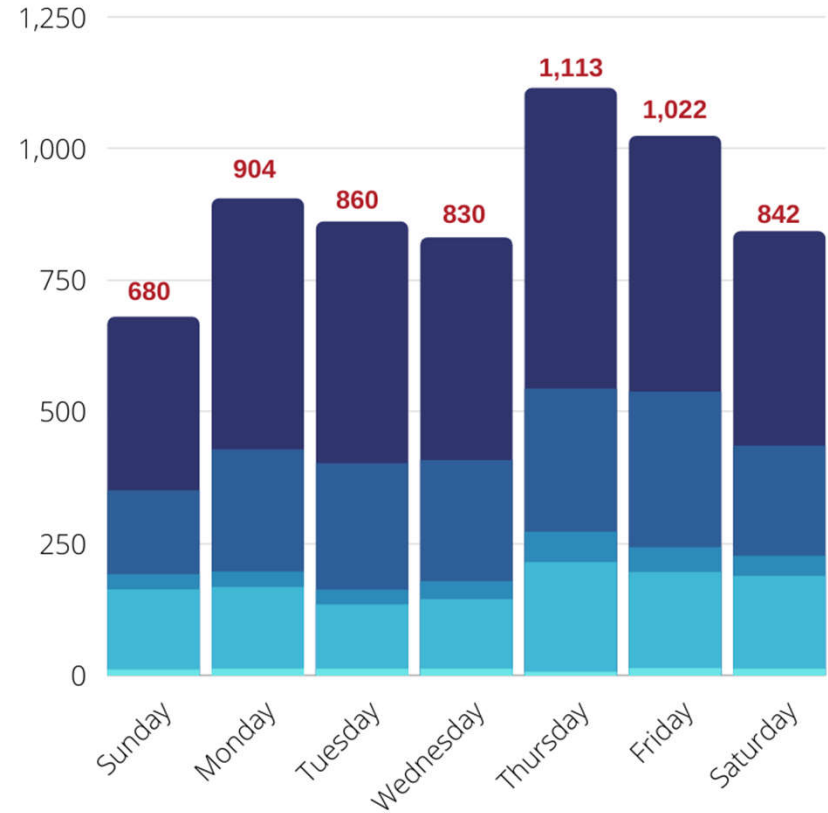

SWORN STAFF IS DOWN
4.23%
IN 2020 SINCE 2008

CIVILIAN STAFF IS DOWN
40.7%
IN 2020 SINCE 2008

Call Volume

APRIL 2020 & APRIL 2021

APRIL 2020

APRIL 2021

- PRIORITY 1
- PRIORITY 2
- PRIORITY 3
- PRIORITY 4
- PRIORITY 5

↑ **7.69%**
PRIORITY 1
CALLS

↑ **26.79%**
TOTAL CALL
INCREASE

Total Call Volume: 4,930

Total Call Volume: 6,251

CRIME STATISTICS

ARRESTS

2020 PART 1 CRIMES

66,014
2020 CALLS FOR SERVICE