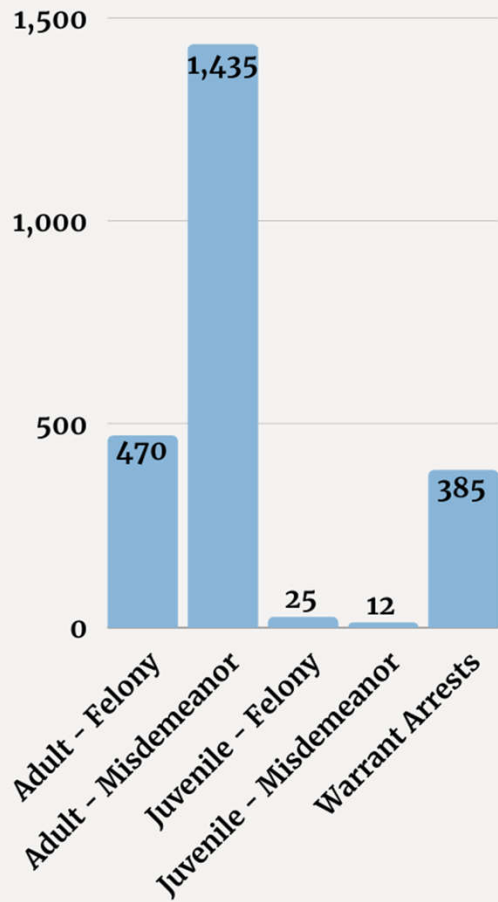

SWORN STAFF IS DOWN
4.23%
IN 2020 SINCE 2008

CIVILIAN STAFF IS DOWN
40.7%
IN 2020 SINCE 2008

Call Volume

APRIL 2020 & APRIL 2021

APRIL 2020

APRIL 2021

- PRIORITY 1
- PRIORITY 2
- PRIORITY 3
- PRIORITY 4
- PRIORITY 5

↑ **7.69%**
PRIORITY 1
CALLS

↑ **26.79%**
TOTAL CALL
INCREASE

Total Call Volume: 4,930

Total Call Volume: 6,251

CRIME STATISTICS

ARRESTS

2020 PART 1 CRIMES

66,014
2020 CALLS FOR SERVICE